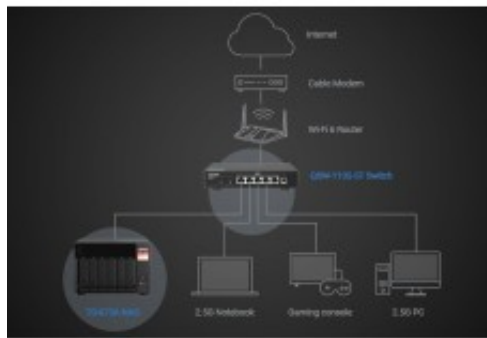

1.27 pounds
Net weight

Dimensions & Weight

7.09 in
11.01 in
10.41 in

7.09 x 10.41 x 11.01 inches
H x W x D

14.11 pounds
Net weight

TS-673A + QSW-1105-5T
 6-bay AMD Ryzen™ NAS with 5-Port 2.5G Switch

2.5 Gbabit Ethernet Port (2.5G/1G/100M) x2
 Input Power (DC)
 2.5GbE (RJ45) x5
 Type-A USB 3.2 Gen 1 5K/1A 100bps x2
 Type-C USB 3.2 Gen 1 5K/1A 50bps